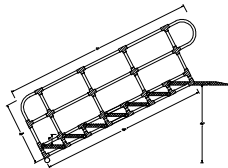

AquaTrek Step

*The AQ-6000
6-Tread Step*