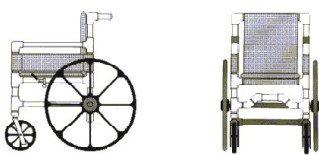

AquaTrek Ramp

The AQ-9000 Ramp

The AquaTrek Ramp is the practical solution for ramped access to a swimming pool. By using an AquaTrek Ramp system, clients receive a gentle, sloped entry where they can either walk or be wheeled into the pool. The two versions of the AquaTrek Ramp available are offered for the same value pricing. The AQ-9000 AquaTrek Ramp Standard is the ramp meant for pools less than 47-inches deep from pool floor to deck surface. The AQ-9000L AquaTrek Ramp Long is a longer length AquaTrek Ramp meant for pools where the depth from pool floor to deck surface is 48-inches or greater. The AquaTrek Ramp is designed with cross-bars to directly connect the

bottom of the two siderails, adding an extra layer of strength and durability to the unit. A 30-inch tread width on the AquaTrek Ramp assures stability, unlike wider systems where 36-inch distances between the siderails allow for more potential instability. Elevation kits are also available to help reduce the slope of an AquaTrek Ramp system in a pool. The AquaTrek Wheel Chair is the perfect companion item for use with the AquaTrek Ramp.

AquaTrek Wheel Chair

*The AQ-350-WC
Wheel Chair*

The AquaTrek Wheel Chair is totally submersible and perfect for your aquatic wheel chair needs. It is designed specifically for use in either a zero depth pool or on a ramp system like the AquaTrek Ramp. The bushings of the AquaTrek Wheel Chair are custom designed using Nylatron to prevent corrosion. A retractable footrest and soft, cushioned seat on the AquaTrek Wheel Chair provide comfort for each client. Stainless steel handrims on the rear wheels allow client mobility. A swing-arm allows for ease of mobility on and off the AquaTrek Wheel Chair. The furniture grade PVC construction of the AquaTrek Wheel Chair ensures durability for the heavy-duty needs of