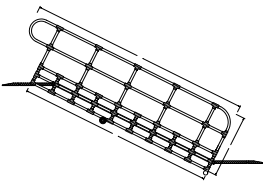

AquaTrek Step

*The AQ-6000
6-Tread Step*

The AquaTrek Step is the next level for walk-in access to your pool. Designed as a successor unit to the AquaTrek Ladder, the AquaTrek Step is the solution for deep pool situations that demand six treads, or more, to be therapeutic. It is a small distance between steps that defines a walk-in system as therapeutic. The AquaTrek Step is available in six, seven or eight tread models.

AquaTrek Ramp

The AQ-9000 Ramp

The AquaTrek Ramp is the practical solution for ramped access to a swimming pool. By using an AquaTrek Ramp system, clients receive a gentle, sloped entry where they can either walk or be wheeled into the pool. The two versions of the AquaTrek Ramp available are offered for the same value pricing. The AQ-9000 AquaTrek Ramp Standard is the ramp meant for pools less than 47-inches deep from pool floor to deck surface. The AQ-9000L AquaTrek Ramp Long is a longer length AquaTrek Ramp meant for pools where the depth from pool floor to deck surface is 48-inches or greater. The AquaTrek Ramp is designed with cross-bars to directly connect the

bottom of the two siderails, adding an extra layer of strength and durability to the unit. A 30-inch tread width on the AquaTrek Ramp assures stability, unlike wider systems where 36-inch distances between the siderails allow for more potential instability. Elevation kits are also available to help reduce the slope of an AquaTrek Ramp system in a pool. The AquaTrek Wheel Chair is the perfect companion item for use with the AquaTrek Ramp.