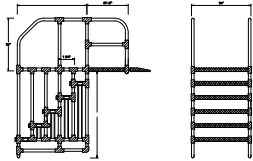

AquaTrek Ladder

*The AQ-5000
5-Tread Ladder*

The AquaTrek Ladder is the dignified, forward-walking entry and exit to the pool that makes pool access safe and easy. Each AquaTrek Ladder is comfortable to use with wide treads and strong, metal-reinforced siderails. Stability is guaranteed due to deck mounting features, while portability is assured by hitchpins that separate the unit from the deck mounting position. Unlike other walk-in pool entry systems, the AquaTrek Ladder offers small, customizable distances between steps to guarantee a therapeutic system. To be therapeutic, a walk-in system needs to have the smallest possible distance between steps. The AquaTrek Ladder construction combines a rigid, metal skeleton with a tough, furniture-grade PVC skin. Each step tread includes a

AquaTrek Ramp

The AQ-9000 Ramp

The AquaTrek Ramp is the practical solution for ramped access to a swimming pool. By using an AquaTrek Ramp system, clients receive a gentle, sloped entry where they can either walk or be wheeled into the pool. The two versions of the AquaTrek Ramp available are offered for the same value pricing. The AQ-9000 AquaTrek Ramp Standard is the ramp meant for pools less than 47-inches deep from pool floor to deck surface. The AQ-9000L AquaTrek Ramp Long is a longer length AquaTrek Ramp meant for pools where the depth from pool floor to deck surface is 48-inches or greater. The AquaTrek Ramp is designed with cross-bars to directly connect the