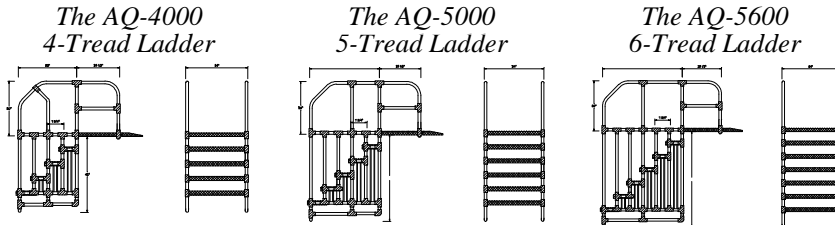

## The AquaTrek Ladder

The AquaTrek Ladder lets you walk into your pool. People of all ages can enter and exit your pool with ease by simply walking forward. Wide treads and handrails provide the required stability. The AquaTrek Ladder is easily removed for automatic pool cleaners, retractable pool covers and solar blankets.

**Durable and Lightweight**  
**Large Non-Slip Safety Treads on Each Step**  
**Portable and Removable**  
**Built to Specifications of Your Pool**  
**Full One-Year Warranty on All Parts**  
**Available in 4, 5 or 6 Step Models**