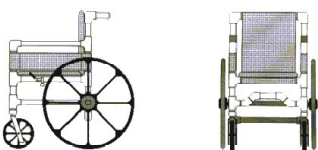

The AquaTrek Wheel Chair

With the use of single, double and triple Nylatron bushings, continuous ease of motion can be ensured. These bushings are designed and custom manufactured exclusively for our AquaTrek Wheel Chair. With the use of Nylatron bushings in place of steel bushings, we are also able to combat any potential for wheel seizure.

The AQ-350-WC Wheel Chair