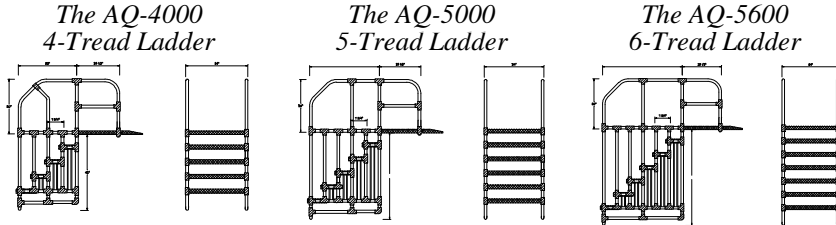

## The AquaTrek Ladder

The AquaTrek Ladder lets you walk into your pool. People of all ages can enter and exit your pool with ease by simply walking forward. Wide treads and handrails provide the required stability. The AquaTrek Ladder is easily removed for automatic pool cleaners, retractable pool covers and solar blankets.

**Durable and Lightweight**  
**Large Non-Slip Safety Treads on Each Step**  
**Portable and Removable**  
**Built to Specifications of Your Pool**  
**Full One-Year Warranty on All Parts**  
**Available in 4, 5 or 6 Step Models**