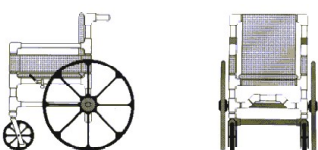

The AquaTrek Wheel Chair

With the use of single, double and triple Nylatron bushings, continuous ease of motion can be ensured. These bushings are designed and custom manufactured exclusively for our AquaTrek Wheel Chair. With the use of Nylatron bushings in place of steel bushings, we are also able to combat any potential for wheel seizure.

The AQ-350-WC Wheel Chair